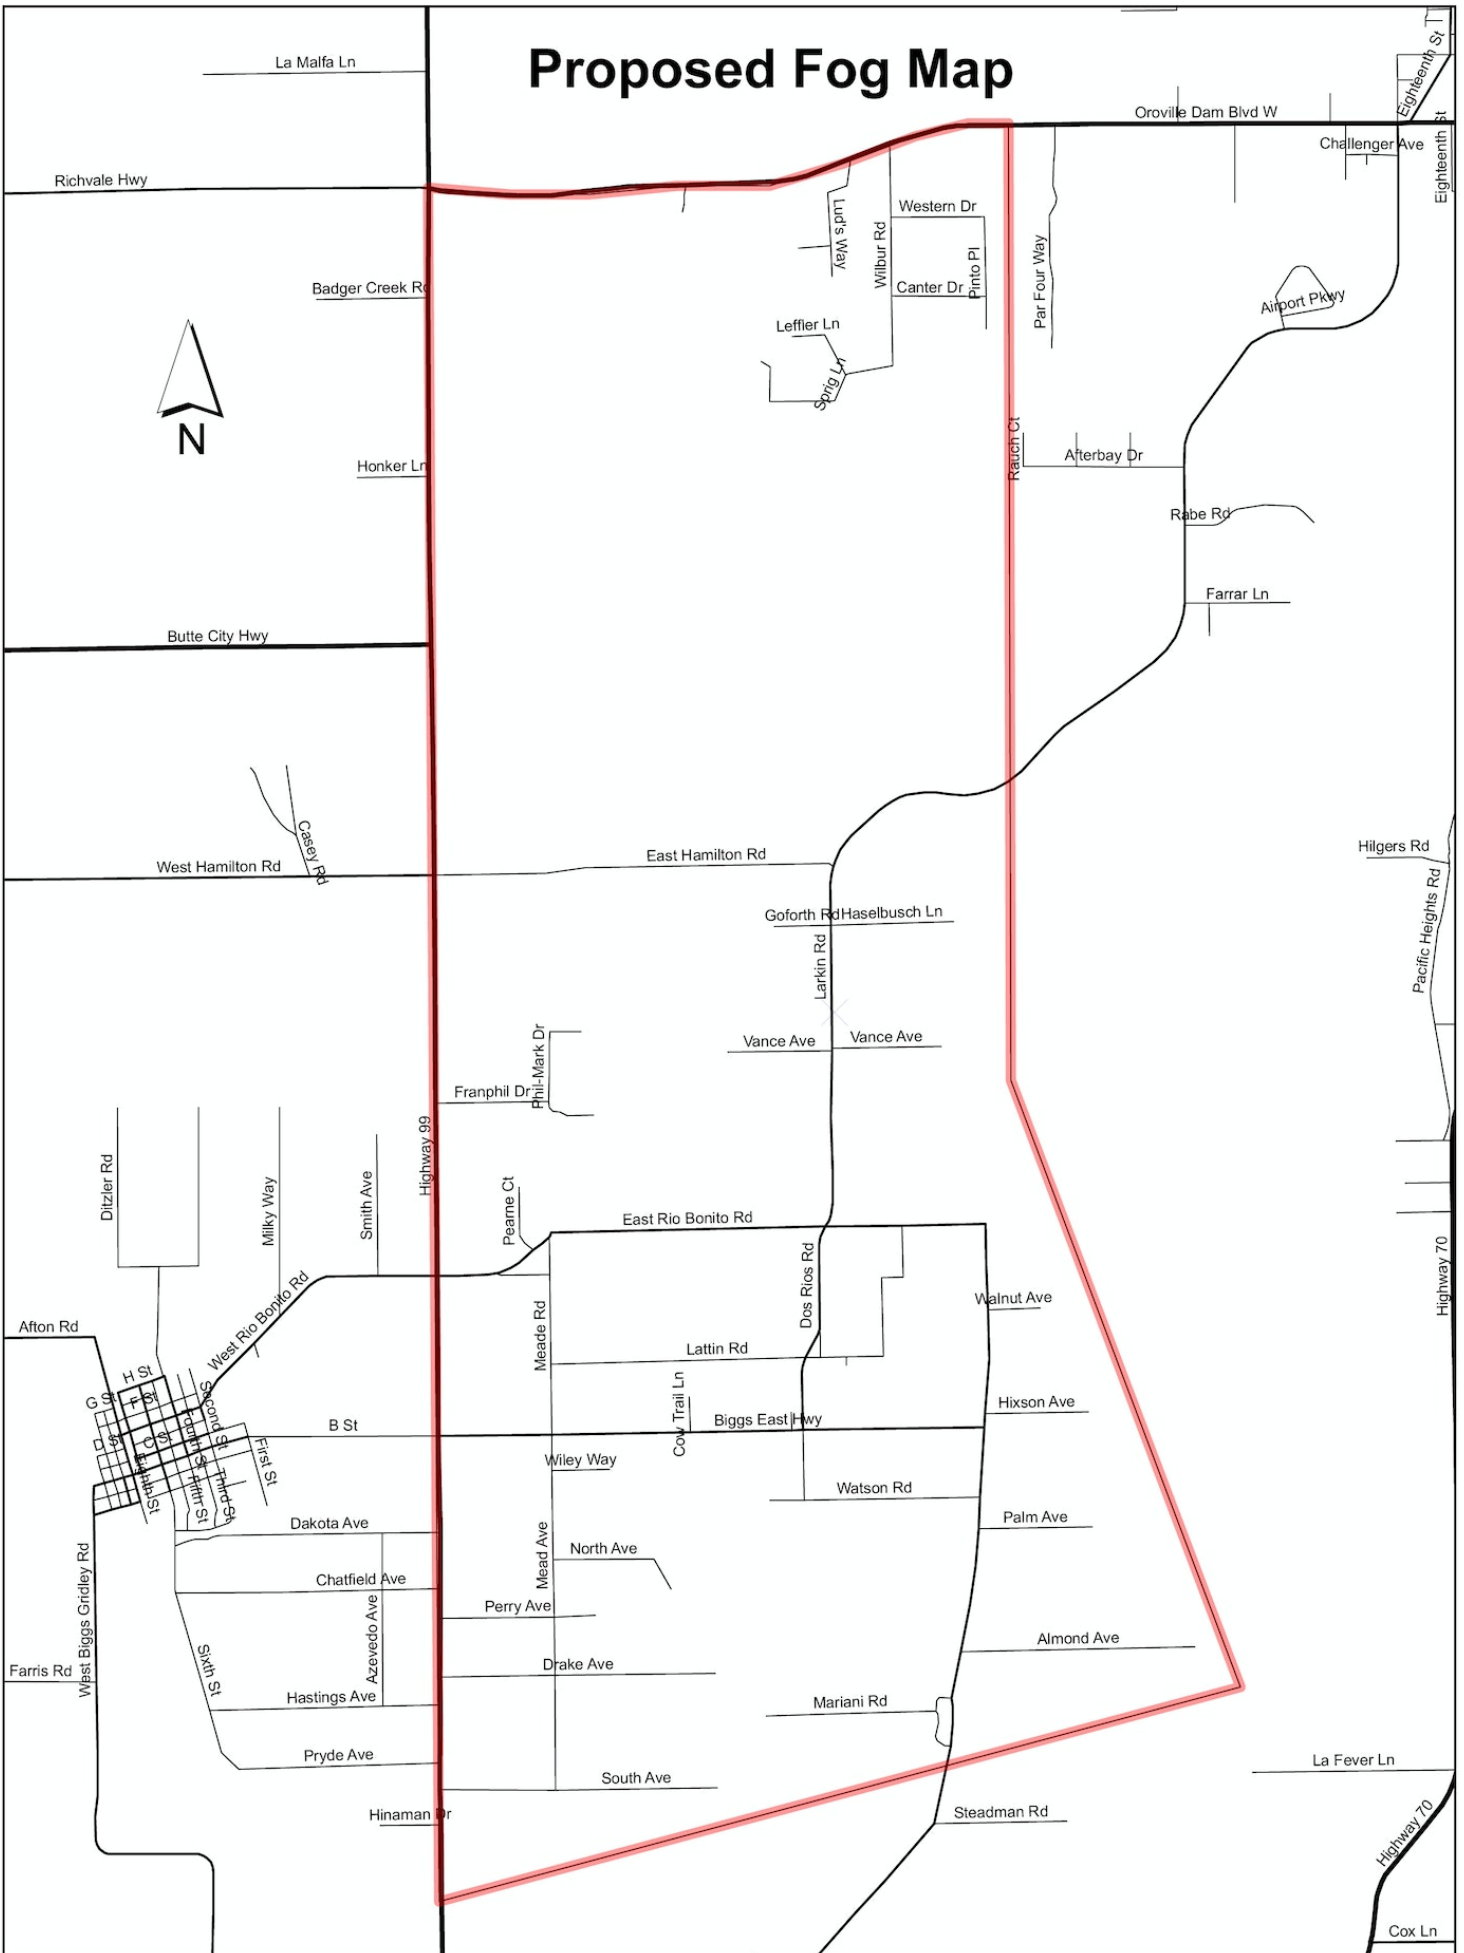

Proposed Fog Map

La Malfa Ln

Richvale Hwy

Badger Creek Rd

Honker Ln

Butte City Hwy

West Hamilton Rd

East Hamilton Rd

Vance Ave

East Rio Bonito Rd

Walnut Ave

Afton Rd

B St

Wiley Way

North Ave

Chatfield Ave

Watson Rd

Palm Ave

Farris Rd

Hastings Ave

Pryde Ave

Hinaman Dr

South Ave

Mariani Rd

Almond Ave

La Fever Ln

Steadman Rd

Cox Ln

Oroville Dam Blvd W

Challenger Ave

Airport Pkwy

Par Four Way